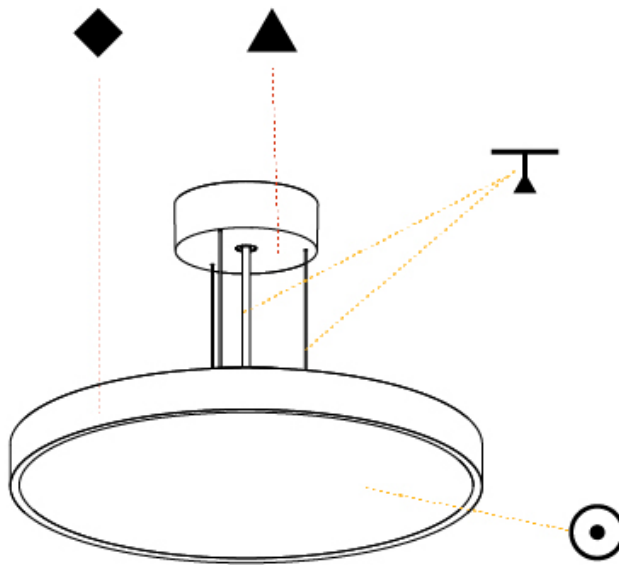

SIGN DIVA SUSPENSION

A300003-

PROJECT	_____
TYPE	_____
SPECIFIER	_____
QUANTITY	_____
DATE	_____

A