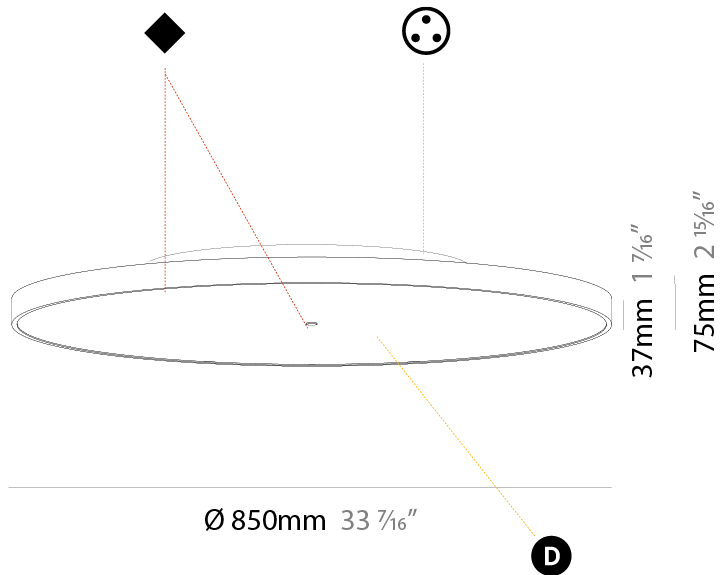

GENERAL

Series: Sign Diva
Subseries: Sign Diva Korona
Brand: Prolicht
Division: Architectural
Mounting Type: Surface
Mounting Location: Ceiling
Subcategory: Ambient

PHYSICAL

Shape: Round
Diameter (mm): 850
Diameter (in): 33 ⁷/₁₆
Height (mm): 89
Height (in): 3 ¹/₂
Light Distribution: Direct / Indirect
Weight (kg): 13.283
Weight (lbs): 29.284
Diffuser: Direct - PMMA - Opal/Micro-Prism/Sparkling Secret/Vintage Industrial / Indirect - White/Yellow/Orange/Red/Blue/Green
Fixture Finish: SSR / BKV / CWI / CRY / HAB / UFT / ITA / RUA / FTG / MYG / LOD / PUS / FRO / FUP / KIA / POP / BLS / SPG / MEY / GOH / GUM / CHC / COM / ABZ / JAG / OBR / MOS / ROR
Fixture Material: Extruded Aluminum / Steel

ELECTRICAL

Lamp Type: LED (Zhaga Standard)
Input Wattage (W): 96.8
Total Output Wattage (W): 76.8
Dimming: Tri-Mode (Non-Dimming and Phase Dimming (120Vac only) and 0-10V Dimming)
Driver Included: Yes
Driver Location: Integrated
Driver Type: Constant Current - Universal
Driver Class: Class 2
Input Voltage (V): 120 - 277
Constant Current (MA): 600

LED

Color Temperature (°K): 3000 / 3500 / 4000
Max. Delivered Lumen (lm): 11160 / 11388 / 11620
CRI: >90 CRI
Lamp Life (hrs): 50000

OPTICAL

RATINGS AND CERTIFICATIONS

Certified By: Certified for North American Standards
IP rating: IP20

PROJECT
TYPE
SPECIFIER
QUANTITY
DATE