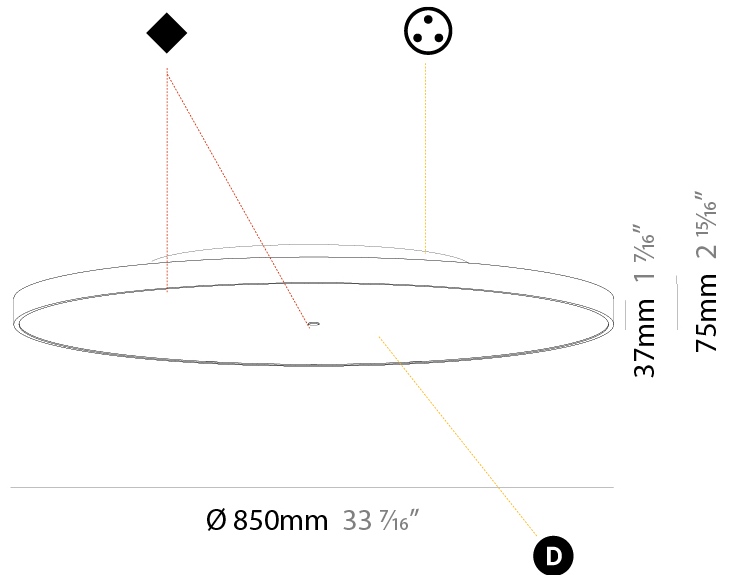

GENERAL

Series: Sign Diva
Subseries: Sign Diva
Brand: Prolicht
Division: Architectural
Mounting Type: Surface
Mounting Location: Ceiling
Subcategory: Ambient

PHYSICAL

Shape: Round
Diameter (mm): 850
Diameter (in): 33 ⁷/₁₆"
Height (mm): 75
Height (in): 2 ¹⁵/₁₆"
Light Distribution: Direct / Indirect
Weight (kg): 12.906
Weight (lbs): 28.453
Diffuser: Direct - PMMA - Opal/Micro-Prism/Sparkling Secret/Vintage Industrial with Shine Ring / Indirect - White/Yellow/Orange/Red/Blue/Green
Fixture Finish: SSR / BKV / CWI / CRY / HAB / UFT / ITA / RUA / FTG / MYG / LOD / PUS / FRO / FUP / KIA / POP / BLS / SPG / MEY / GOH / GUM / CHC / COM / ABZ / JAG / OBR / MOS / ROR
Fixture Material: Extruded Aluminum / Steel

ELECTRICAL

Lamp Type: LED (Zhaga Standard)
Input Wattage (W): 96.8
Total Output Wattage (W): 76.8
Dimming: Tri-Mode (Non-Dimming and Phase Dimming (120Vac only) and 0-10V Dimming)
Driver Included: Yes
Driver Location: Integrated
Driver Type: Constant Current - Universal
Driver Class: Class 2
Input Voltage (V): 120 - 277
Constant Current (MA): 600

LED

Color Temperature (*K): 3000 / 3500 / 4000
Max. Delivered Lumen (lm): 11160 / 11388 / 11620
CRI: >90 CRI
Lamp Life (hrs): 50000

OPTICAL

RATINGS AND CERTIFICATIONS

Certified By: Certified for North American Standards
IP rating: IP20

PROJECT
TYPE
SPECIFIER
QUANTITY
DATE